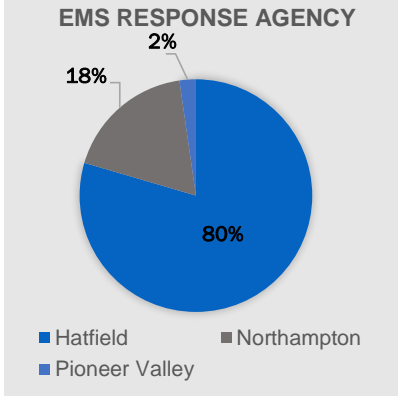

Hatfield Fire Department CAD Data Summary

September

2022

10/06/2022

Month

Year

Current To

The data below reflects call statistics for the period listed above.

Fire Calls	11
Fire, Alarm	10
MVA	1

EMS Calls	33
Transport	23
No Transport	10

TOTAL CALLS	44

Other Agency	11
ALS Intercept	3
Call Coverage/Mut Aid	8
No Hatfield EMS	8