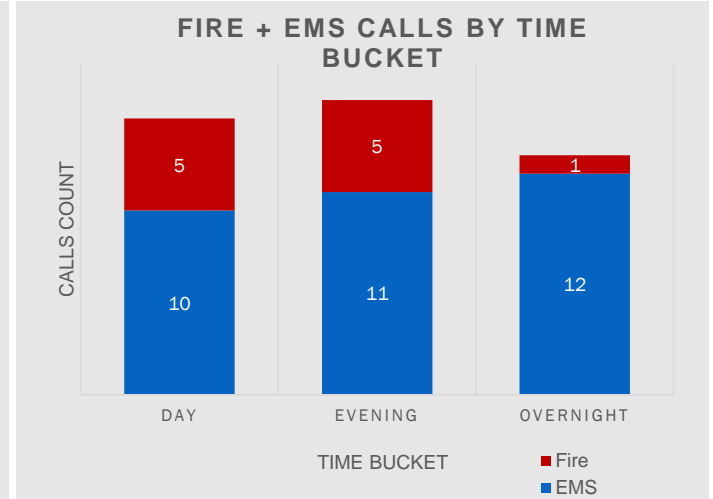

Hatfield Fire Department CAD Data Summary

September

2022

10/06/2022

Month

Year

Current To

The data below reflects call statistics for the period listed above.

Fire Calls	11
Fire, Alarm	10
MVA	1

EMS Calls	33
Transport	23
No Transport	10

TOTAL CALLS	44

Other Agency	11
ALS Intercept	3
Call Coverage/Mut Aid	8
No Hatfield EMS	8