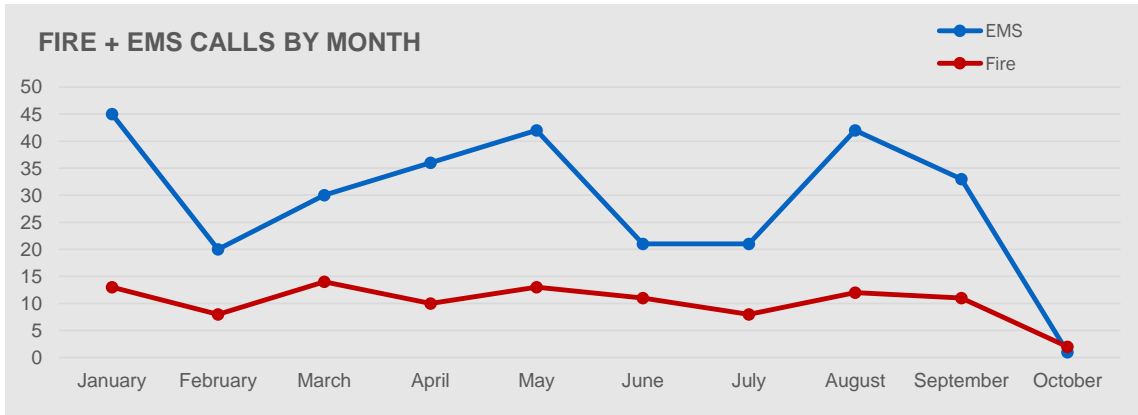

Hatfield Fire Department CAD Data Summary

September

2022

10/06/2022

Month

Year

Current To

The data below reflects call statistics for the period listed above.

Fire Calls	11
Fire, Alarm	10
MVA	1

EMS Calls	33
Transport	23
No Transport	10

TOTAL CALLS	44

Other Agency	11
ALS Intercept	3
Call Coverage/Mut Aid	8
No Hatfield EMS	8