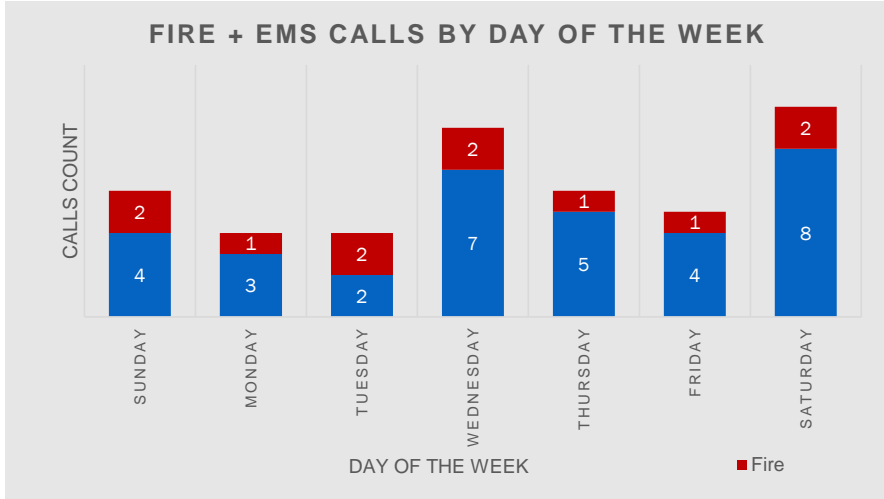

Hatfield Fire Department CAD Data Summary

September

2022

10/06/2022

Month

Year

Current To

The data below reflects call statistics for the period listed above.

Fire Calls	11
Fire, Alarm	10
MVA	1

EMS Calls	33
Transport	23
No Transport	10

TOTAL CALLS	44

Other Agency	11
ALS Intercept	3
Call Coverage/Mut Aid	8
No Hatfield EMS	8